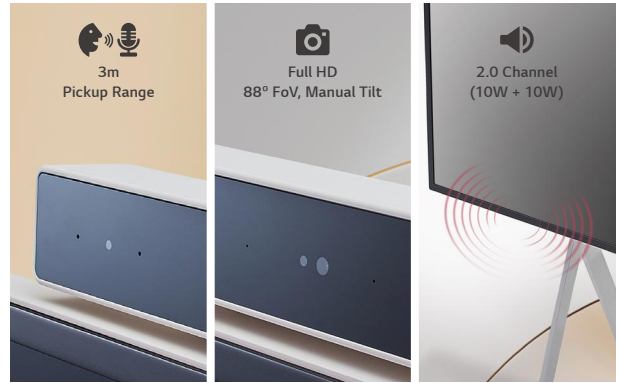

All-in-One Display for Simple and Quick Video Call

With LG One:Quick Flex's 43-inch all-in-one display- complete with built-in camera, microphones and speakers- there's no need to stress over online meetings and calls and no more inconvenience of connecting to and setting up video conferencing.

- * One touch pen provided.
- * Dedicated apps required for annotation and drawing (MS Whiteboard ready)

Easy Transport with a Movable Stand

The One:Quick Flex can be used freely in indoor spaces with wheels added for easy transport- in your study room, living room, and anywhere else. It can be utilized for remote working, video calls, mobile screen mirroring, and as a digital whiteboard, playing a different role for each need.

- * Stands are sold separately.
- * The product needs to be plugged into the appropriate power source to operate.

Screen Rotation and Adjustable Height

The One:Quick Flex supports screen rotation when using the dedicated stand, which can be widely used by being turned vertically or horizontally according to the content ratio. Moreover, the height of the stand can be adjusted to meet the posture or height of the user.

- * Screen images simulated.
- * Voice ordering supports English and Korean, and is limited to some specific functions (Power, volume, built-in apps).

A Sleek Design that Blends with the Space

Moving beyond the conventional black color, it is available in stylish beige with a smooth finish and blends effortlessly with the surrounding interior.