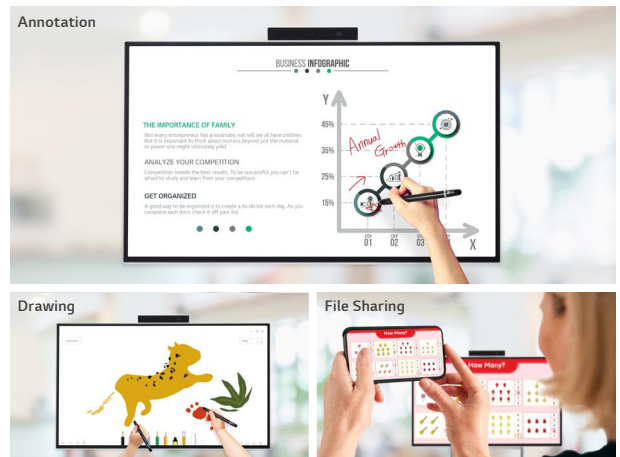

All-in-One Display for Simple and Quick Video Call

With LG One:Quick Flex's 43-inch all-in-one display- complete with built-in camera, microphones and speakers- there's no need to stress over online meetings and calls and no more inconvenience of connecting to and setting up video conferencing.

Effective Collaboration with Touch and Drawing

Equipped with In-Cell touch technology, the One:Quick Flex turns ideas into reality. With the dedicated touch pen, taking notes and drawing are done easily. Also, these works can be saved as files, and easily shared via a mobile phone.

- * One touch pen provided.
- * Dedicated apps required for annotation and drawing (MS Whiteboard ready)

Easy Transport with a Movable Stand

The One:Quick Flex can be used freely in indoor spaces with wheels added for easy transport- in your study room, living room, and anywhere else. It can be utilized for remote working, video calls, mobile screen mirroring, and as a digital whiteboard, playing a different role for each need.

- * Stands are sold separately.
- * The product needs to be plugged into the appropriate power source to operate.

Screen Rotation and Adjustable Height

The One:Quick Flex supports screen rotation when using the dedicated stand, which can be widely used by being turned vertically or horizontally according to the content ratio. Moreover, the height of the stand can be adjusted to meet the posture or height of the user.