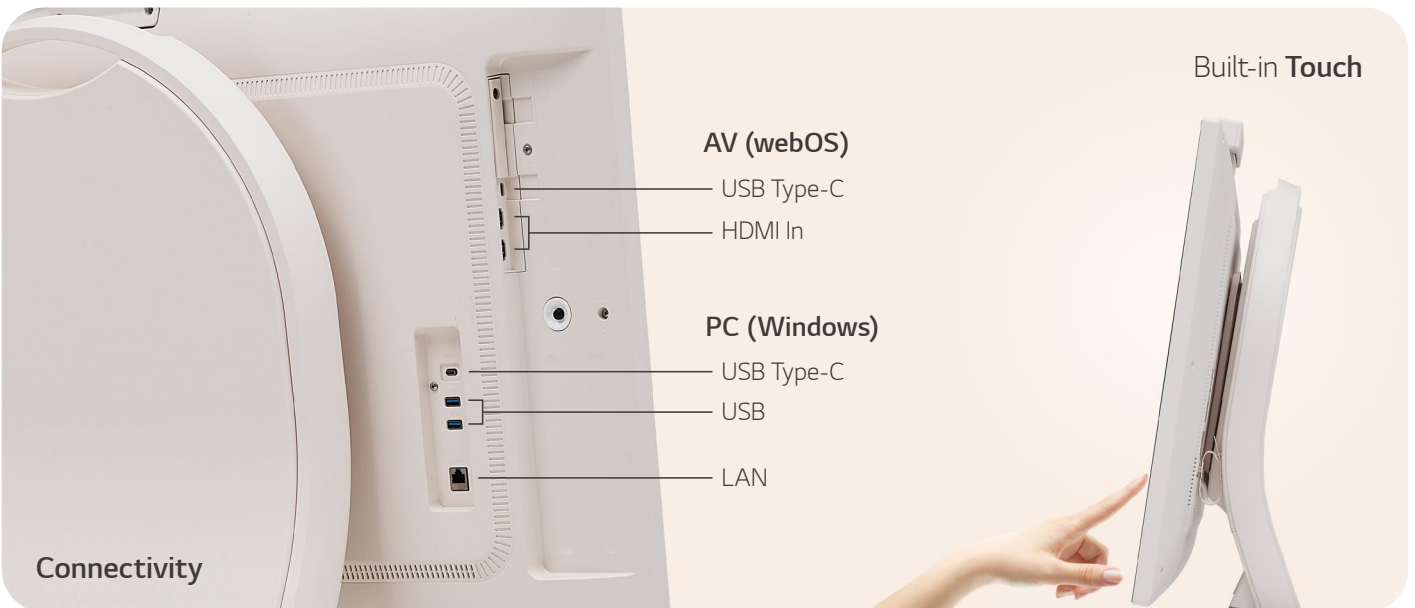

Built-in **Touch**

Connectivity

Download
**LG C-Display+
Mobile App**

Google Play Store

www.lg.com/global/business/information-display
www.youtube.com/c/LGCommercialDisplay
www.facebook.com/LGInformationDisplay
www.linkedin.com/company/lginformationdisplay
twitter.com/LG_ID_HQ
www.instagram.com/lg_one_derful_life

LG may make changes to specifications and product descriptions without notice. Copyright © 2023 LG Electronics Inc. All rights reserved. "LG Life's Good" is a registered trademark of LG Corp. The names of products and brands mentioned here may be the trademarks of their respective owners.